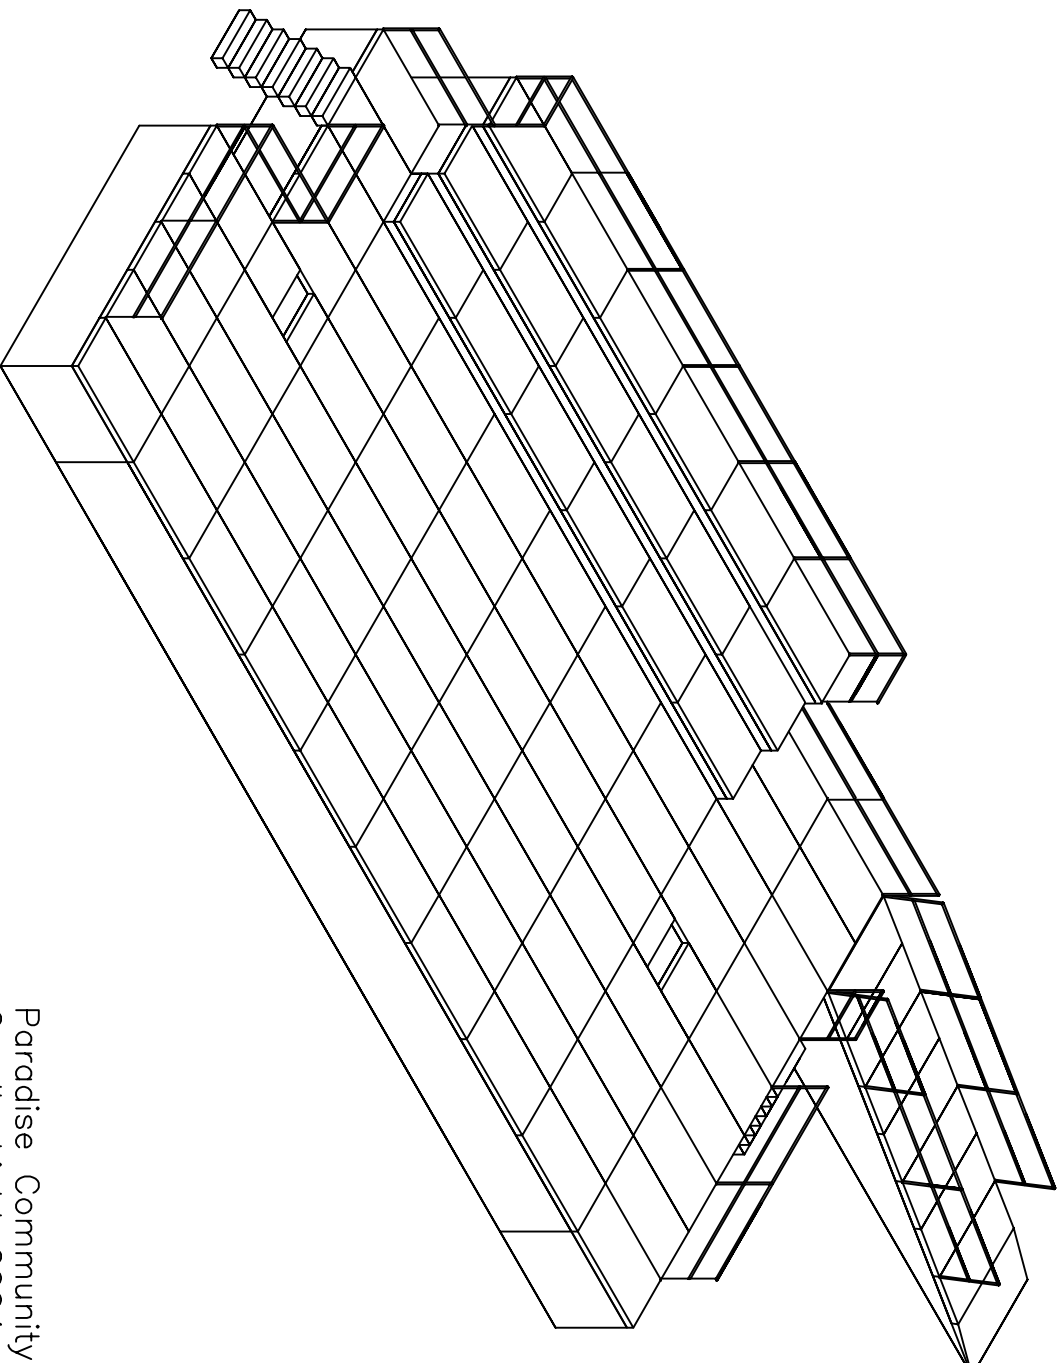

- Stage Specifications
- Main performance area 12 metres wide x 7 metres deep
  - Choir Risers: Three levels 12m wide
  - 2 x Side stage areas 4 metres x 9 metres
  - 1 x Ramps 2 metres wide
  - 2 x PA towers 9m rigging point 1.5 tonne
  - 2 x sets of steps
  - Guardrail on all sides except front
  - Stage Height 1.4 metres (nominal)

Paradise Community Church Carols by  
Candle Light 2004  
Isometric View  
Drawn by James Instrell-Walker  
Monday 10 September 2004